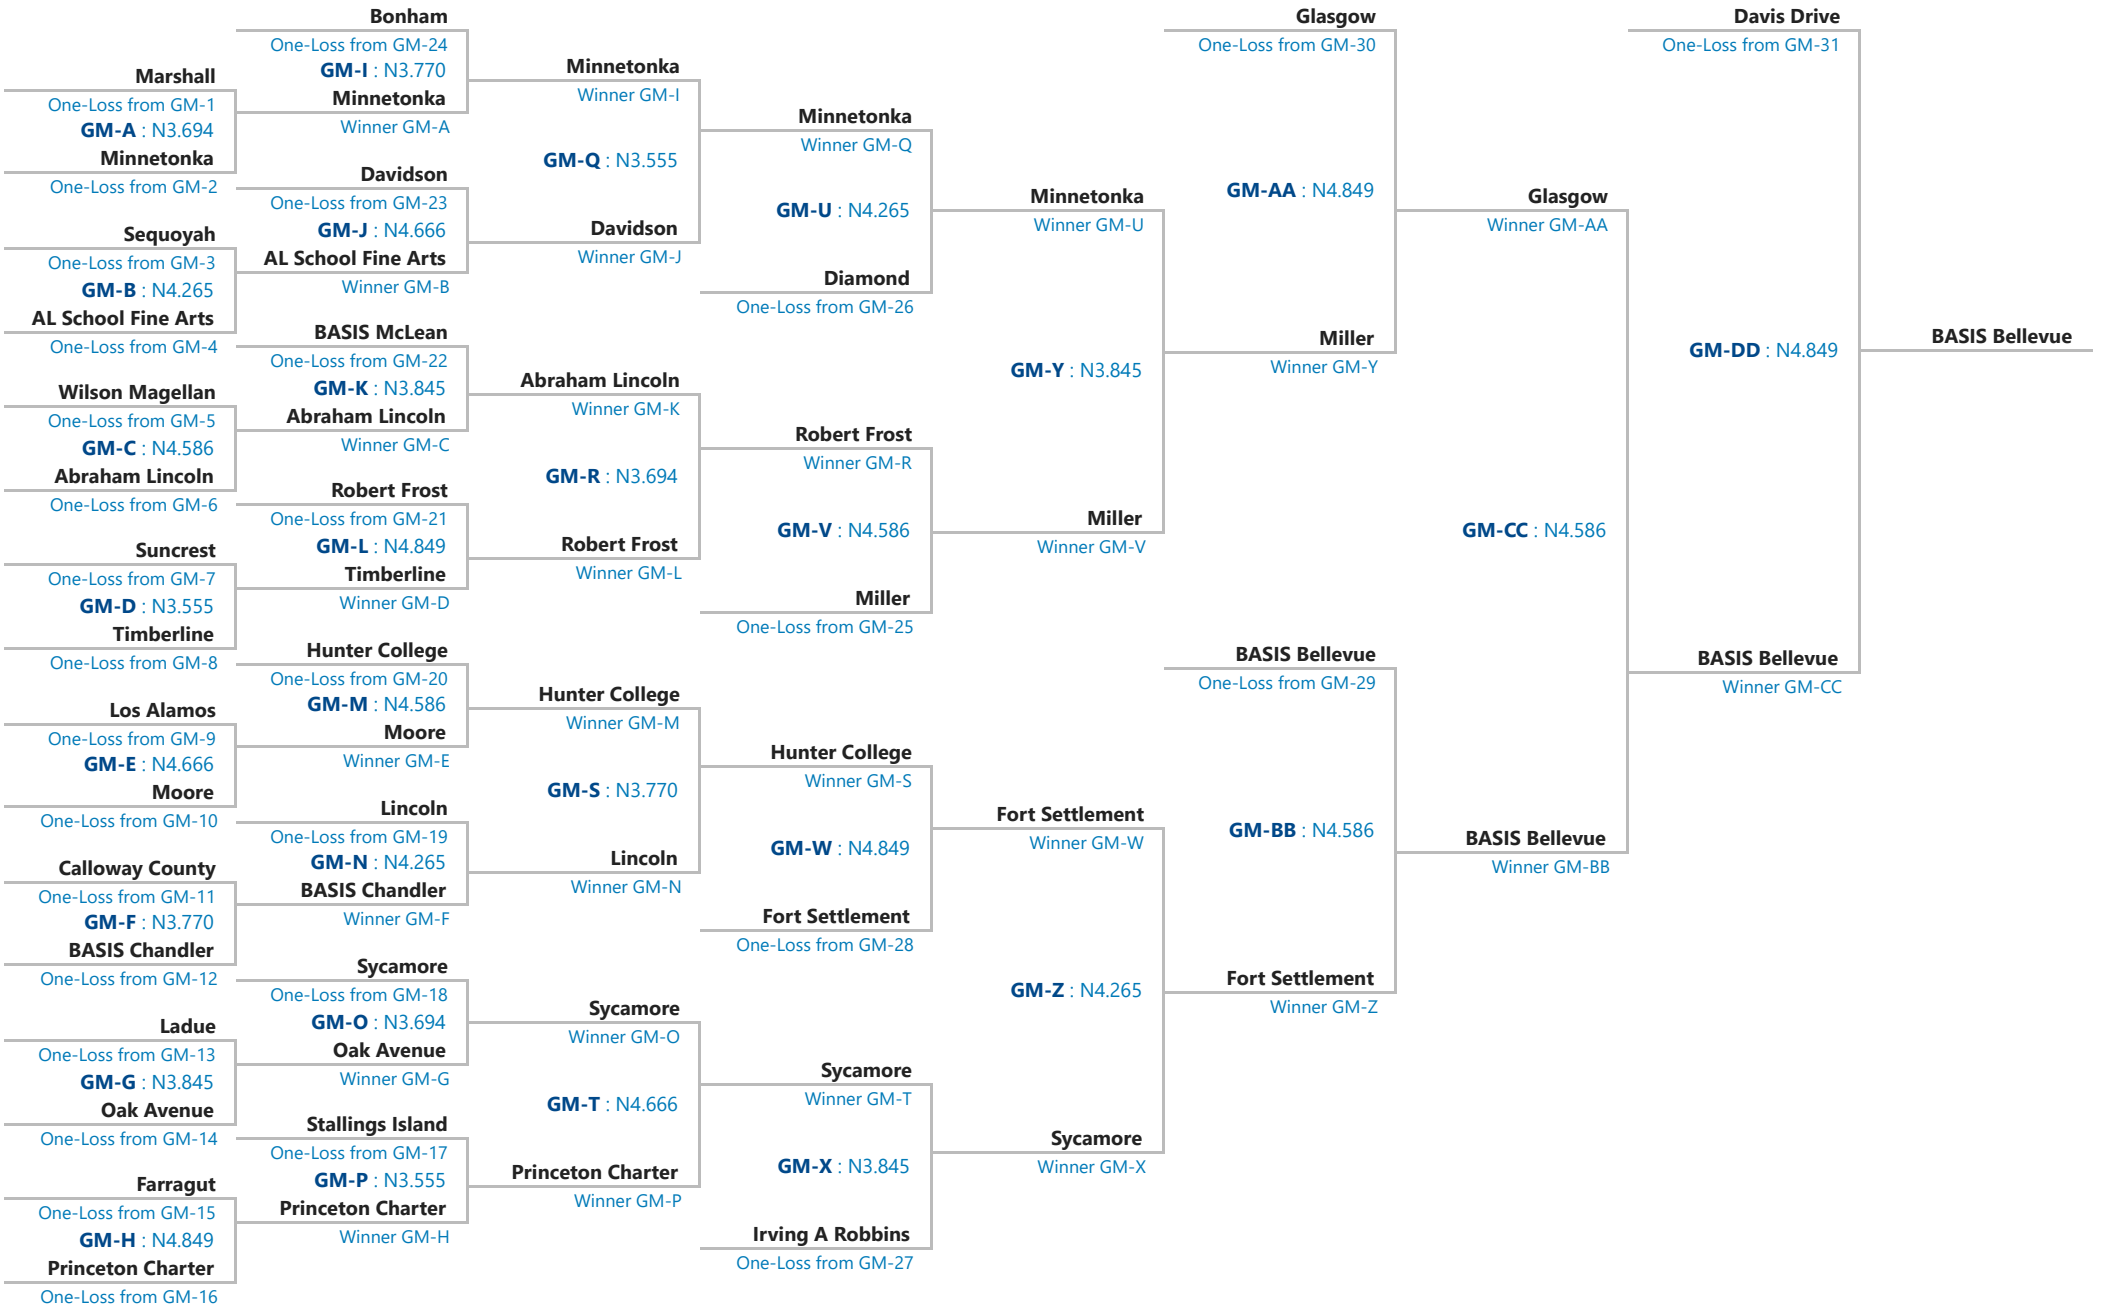

2024 NSB Middle School Double Elimination ~ One-Loss Bracket

| Round 2 | Round 3 | Round 4 | Round 5 | Round 6 | Round 7 | Round 8 | Round 9 |
|---------|---------|---------|---------|---------|---------|---------|---------|
| 3:45 PM | 4:15 PM | 4:45 PM | 6:15 PM | 6:45 PM | 7:15 PM | 7:45 PM | 8:30 PM |